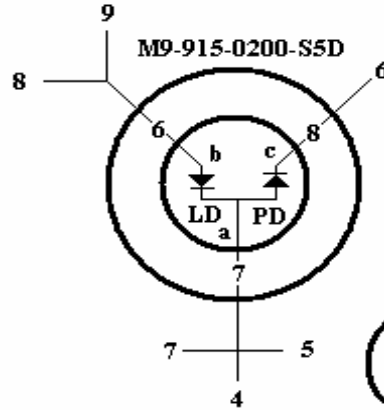

Cableado

Cable ILX Lightwave DB15			SXI-SXII DB9 HL7851G		SXIII DB9 Sharp?		DB9 M9-915-0200-S5D
TEC+	1	BROWN	4		4		4
TEC+	2	RED	4		4		4
TEC-	3	WHITE	5		5		5
TEC-	4	WHITE	5		5		5
	5						
	6						
SNSR+	7	ORANGE	1		1		1
SNSR-	8	WHITE	2		2		2

DB9								
	1							
	2							
CHAS GND	3	GND WIRE						
SENSE -	4	WHITE	7	3	6	RED	7	
LD CATH	5	WHITE/WHITE	7	3 (LD-C)	6	RED	7	BROWN/BLACK (a)
PD CATH	6	WHITE	6	2	7	GREEN	8	YELLOW (c)
PD ANODE	7	ORANGE	8	1	8	BLACK	7	
SENSE +	8	BROWN	6	2	7	GREEN	6	
LD ANODE	9	BLACK/RED	6	2 (LD-A)	7	GREEN	6	RED/REBLACK (b)

Ground	Ground	Ground
LD-A	LD-A	LD-C
PD-C	PD-C	PD-A

BOTTOM VIEW

BOTTOM VIEW