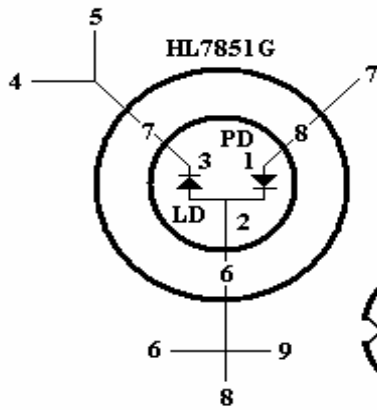

Cableado

Cable ILX Lightwave DB15			SXI-SXII DB9 HL7851G		SXIII DB9 Sharp?		DB9 M9-915-0200-S5D
TEC+	1	BROWN	4		4		4
TEC+	2	RED	4		4		4
TEC-	3	WHITE	5		5		5
TEC-	4	WHITE	5		5		5
	5						
	6						
SNSR+	7	ORANGE	1		1		1
SNSR-	8	WHITE	2		2		2

DB9								
	1							
	2							
CHAS GND	3	GND WIRE						
SENSE -	4	WHITE	7	3	6	RED	7	
LD CATH	5	WHITE/WHITE	7	3 (LD-C)	6	RED	7	BROWN/BLACK (a)
PD CATH	6	WHITE	6	2	7	GREEN	8	YELLOW (c)
PD ANODE	7	ORANGE	8	1	8	BLACK	7	
SENSE +	8	BROWN	6	2	7	GREEN	6	
LD ANODE	9	BLACK/RED	6	2 (LD-A)	7	GREEN	6	RED/REBLACK (b)

Ground	Ground	Ground
LD-A	LD-A	LD-C
PD-C	PD-C	PD-A

BOTTOM VIEW

BOTTOM VIEW